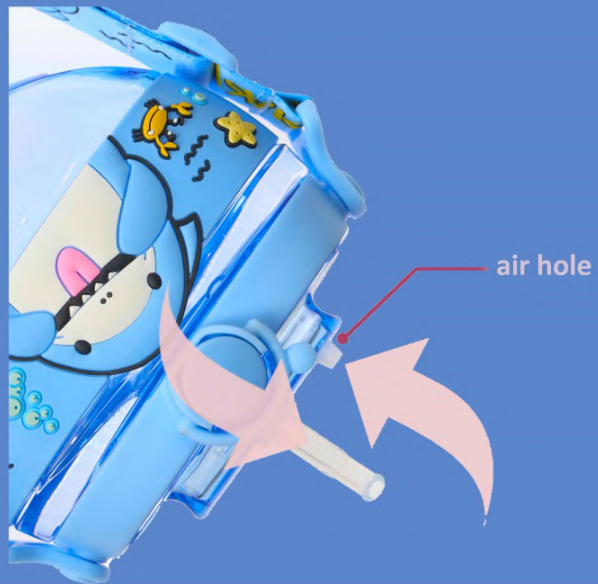

TMY-4451-2(blue)

packing:48pc

capacity:420ml

material: Tritan